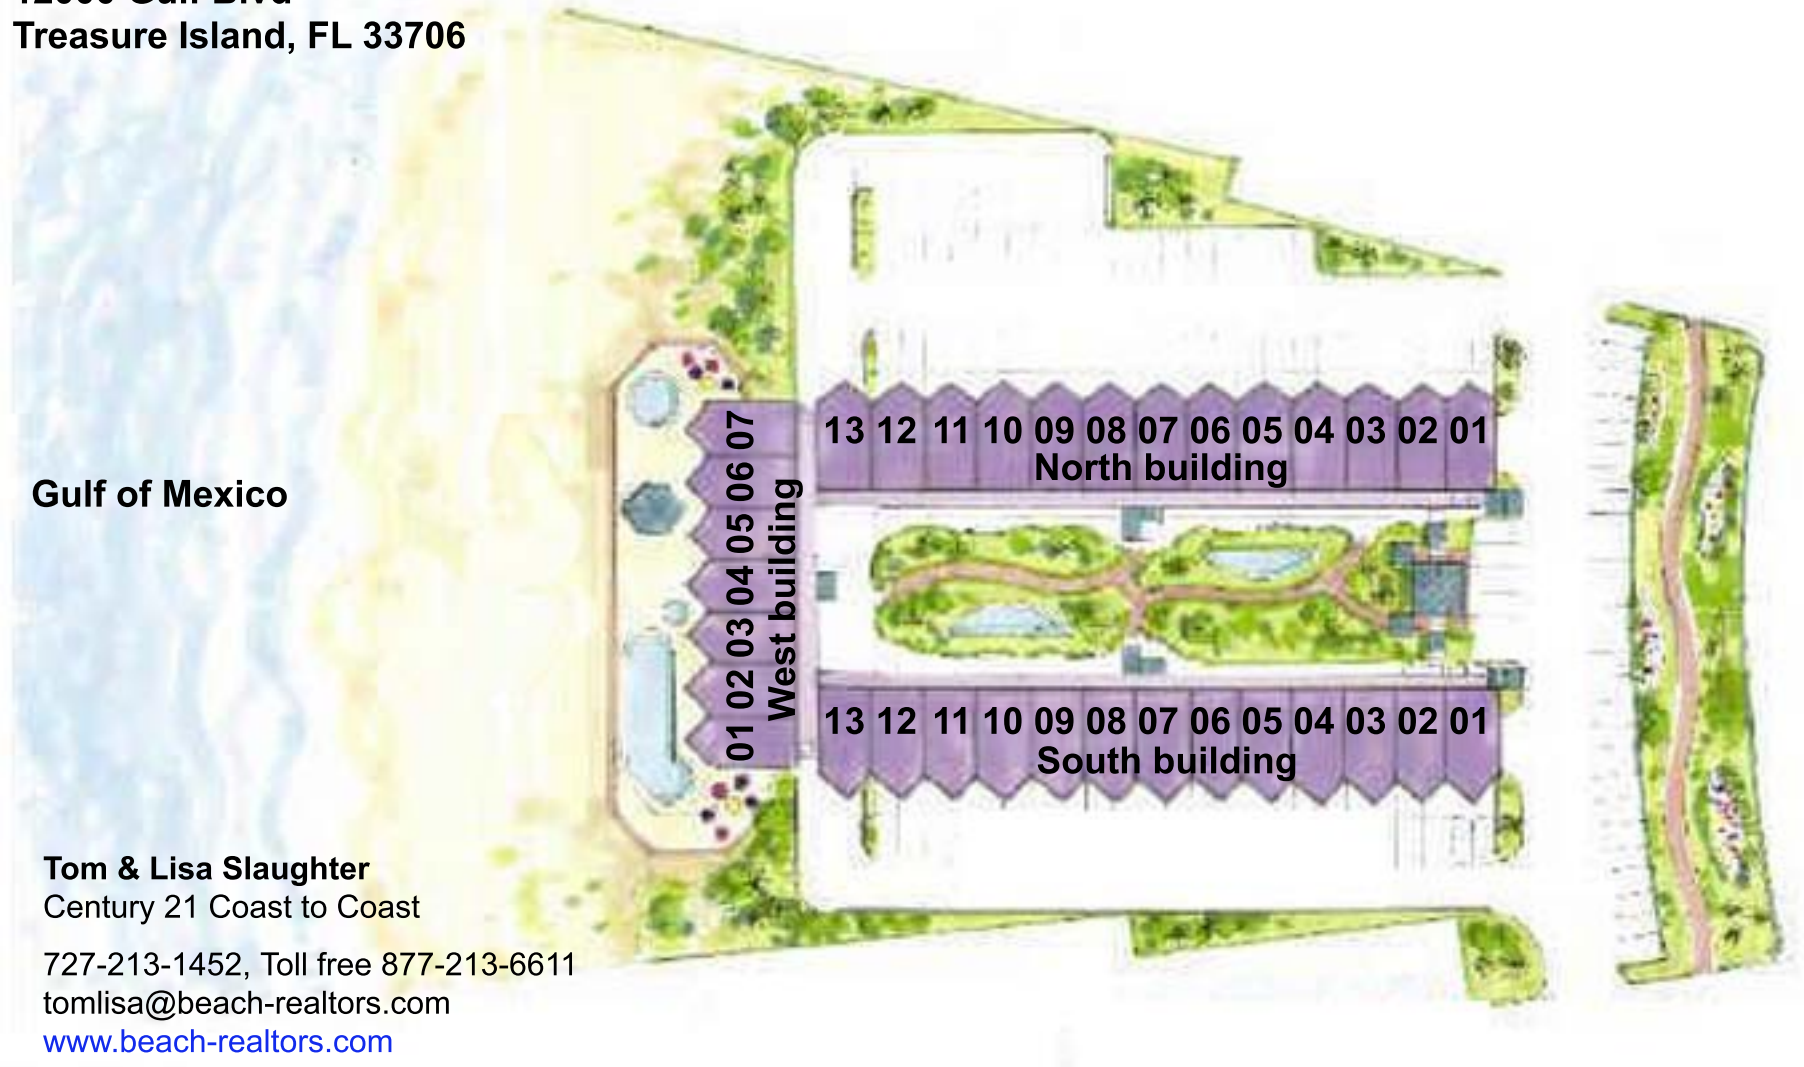

Sunset Vistas Condo-Hotel

12000 Gulf Blvd
Treasure Island, FL 33706

Gulf of Mexico

Tom & Lisa Slaughter
Century 21 Coast to Coast

727-213-1452, Toll free 877-213-6611
tomlisa@beach-realtors.com
www.beach-realtors.com